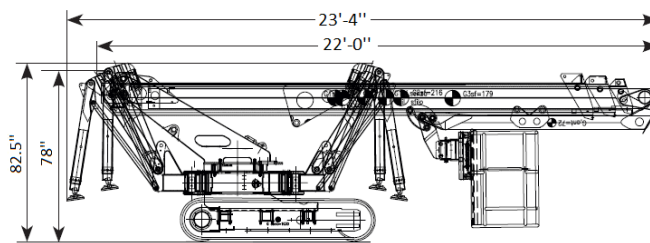

EASY LIFT 100-47SJ

CAPABILITY

- 100' working height
- 47' horizontal reach
- 440 lbs lift capacity
- Triple position swing-out outriggers

STANDARD FEATURES

- Wireless remote control
- Outriggers control from wireless remote
- Lightweight aluminum detachable basket
- Hydraulic basket rotator
- Movement alarm
- Long travel outriggers
- AC power to basket
- Air-Water line to basket
- Proportional controls
- Hour meter
- Manual emergency descent system

EASY LIFT 100-47SJ

WORKING AREA

DIMENSIONS

• Working height	100'
• Basket capacity at full height	440 lbs
• Maximum horizontal side reach	
with 265 lbs	47'- 0"
with 440 lbs	42'- 7"
• Length	22'- 0"
• Minimum width	55"
• Basket dimensions (L x W x H)	79" x 28"
• Turret rotation	360 degrees
• Max slope travel ability	17 Deg or 32%
• Outriggers footprint	
	Standard 12'- 6" x 12'- 6"
	Narrow 1 10'- 6" X 14'- 7"
	Narrow 2 14'- 7" X 10'- 6"
• Total weight diesel	13 227 lbs

SIDE VIEW

TOP VIEW