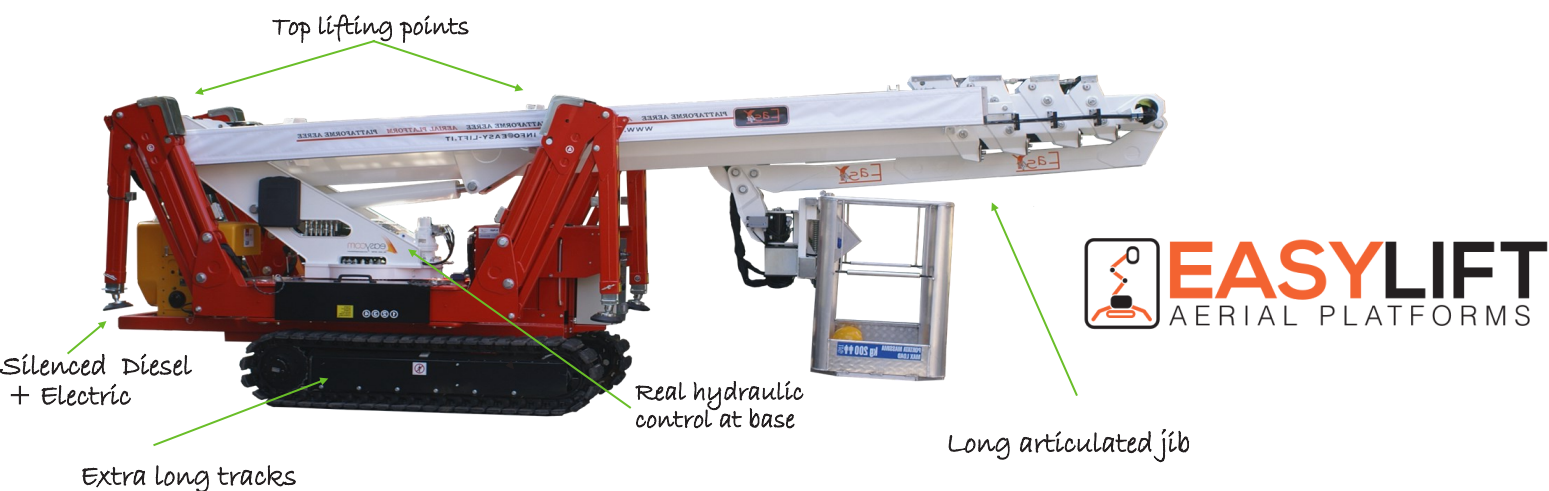

EASY LIFT 100-47SJ

CAPABILITY

- 100' working height
- 47' horizontal reach
- 440 lbs lift capacity
- Triple position swing-out outriggers

STANDARD FEATURES

- Wireless remote control
- Outriggers control from wireless remote
- Lightweight aluminum detachable basket
- Hydraulic basket rotator
- Movement alarm
- Long travel outriggers
- AC power to basket
- Air-Water line to basket
- Proportional controls
- Hour meter
- Manual emergency descent system

PRODUCTIVITY

- Top mount lifting points
- Variable outriggers pattern for adaptability
- High departure angle for climbing
- High speed operational boom
- Standard boom raising enable while driving

SAFETY

RELIABILITY

- High tensile steel boom Domex SSAB
- Standard high quality components like Sauer Danfoss, Telemecanique, Finder
- External power track for easier inspection and replacement of components
- External adjustable telescopic boom wear pads; no shimming required
- Greasable fittings in all pivot points
- High quality powder coat paint

EASY LIFT 100-47SJ

WORKING AREA

DIMENSIONS

• Working height	100'
• Basket capacity at full height	440 lbs
• Maximum horizontal side reach	
with 265 lbs	47'- 0"
with 440 lbs	42'- 7"
• Length	22'- 0"
• Minimum width	55"
• Basket dimensions (L x W x H)	79" x 28"
• Turret rotation	360 degrees
• Max slope travel ability	17 Deg or 32%
• Outriggers footprint	
	Standard 12'- 6" x 12'- 6"
	Narrow 1 10'- 6" X 14'- 7"
	Narrow 2 14'- 7" X 10'- 6"
• Total weight diesel	13 227 lbs