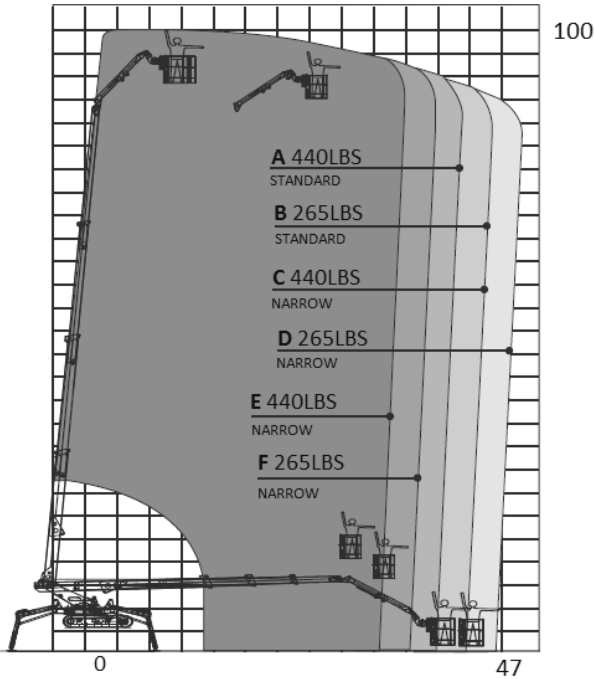

EASY LIFT 100-47SJ

CAPABILITY

- 100' working height
- 47' horizontal reach
- 440 lbs lift capacity
- Triple position swing-out outriggers

STANDARD FEATURES

- Wireless remote control
- Outriggers control from wireless remote
- Lightweight aluminum detachable basket
- Hydraulic basket rotator
- Movement alarm
- Long travel outriggers
- AC power to basket
- Air-Water line to basket
- Proportional controls
- Hour meter
- Manual emergency descent system

EASY LIFT 100-47SJ

WORKING AREA

DIMENSIONS

• Working height	100'
• Basket capacity at full height	440 lbs
• Maximum horizontal side reach	
with 265 lbs	47'- 0"
with 440 lbs	42'- 7"
• Length	22'- 0"
• Minimum width	55"
• Basket dimensions (L x W x H)	79" x 28"
• Turret rotation	360 degrees
• Max slope travel ability	17 Deg or 32%
• Outriggers footprint	
	Standard 12'- 6" x 12'- 6"
	Narrow 1 10'- 6" X 14'- 7"
	Narrow 2 14'- 7" X 10'- 6"
• Total weight diesel	13 227 lbs

SIDE VIEW

TOP VIEW